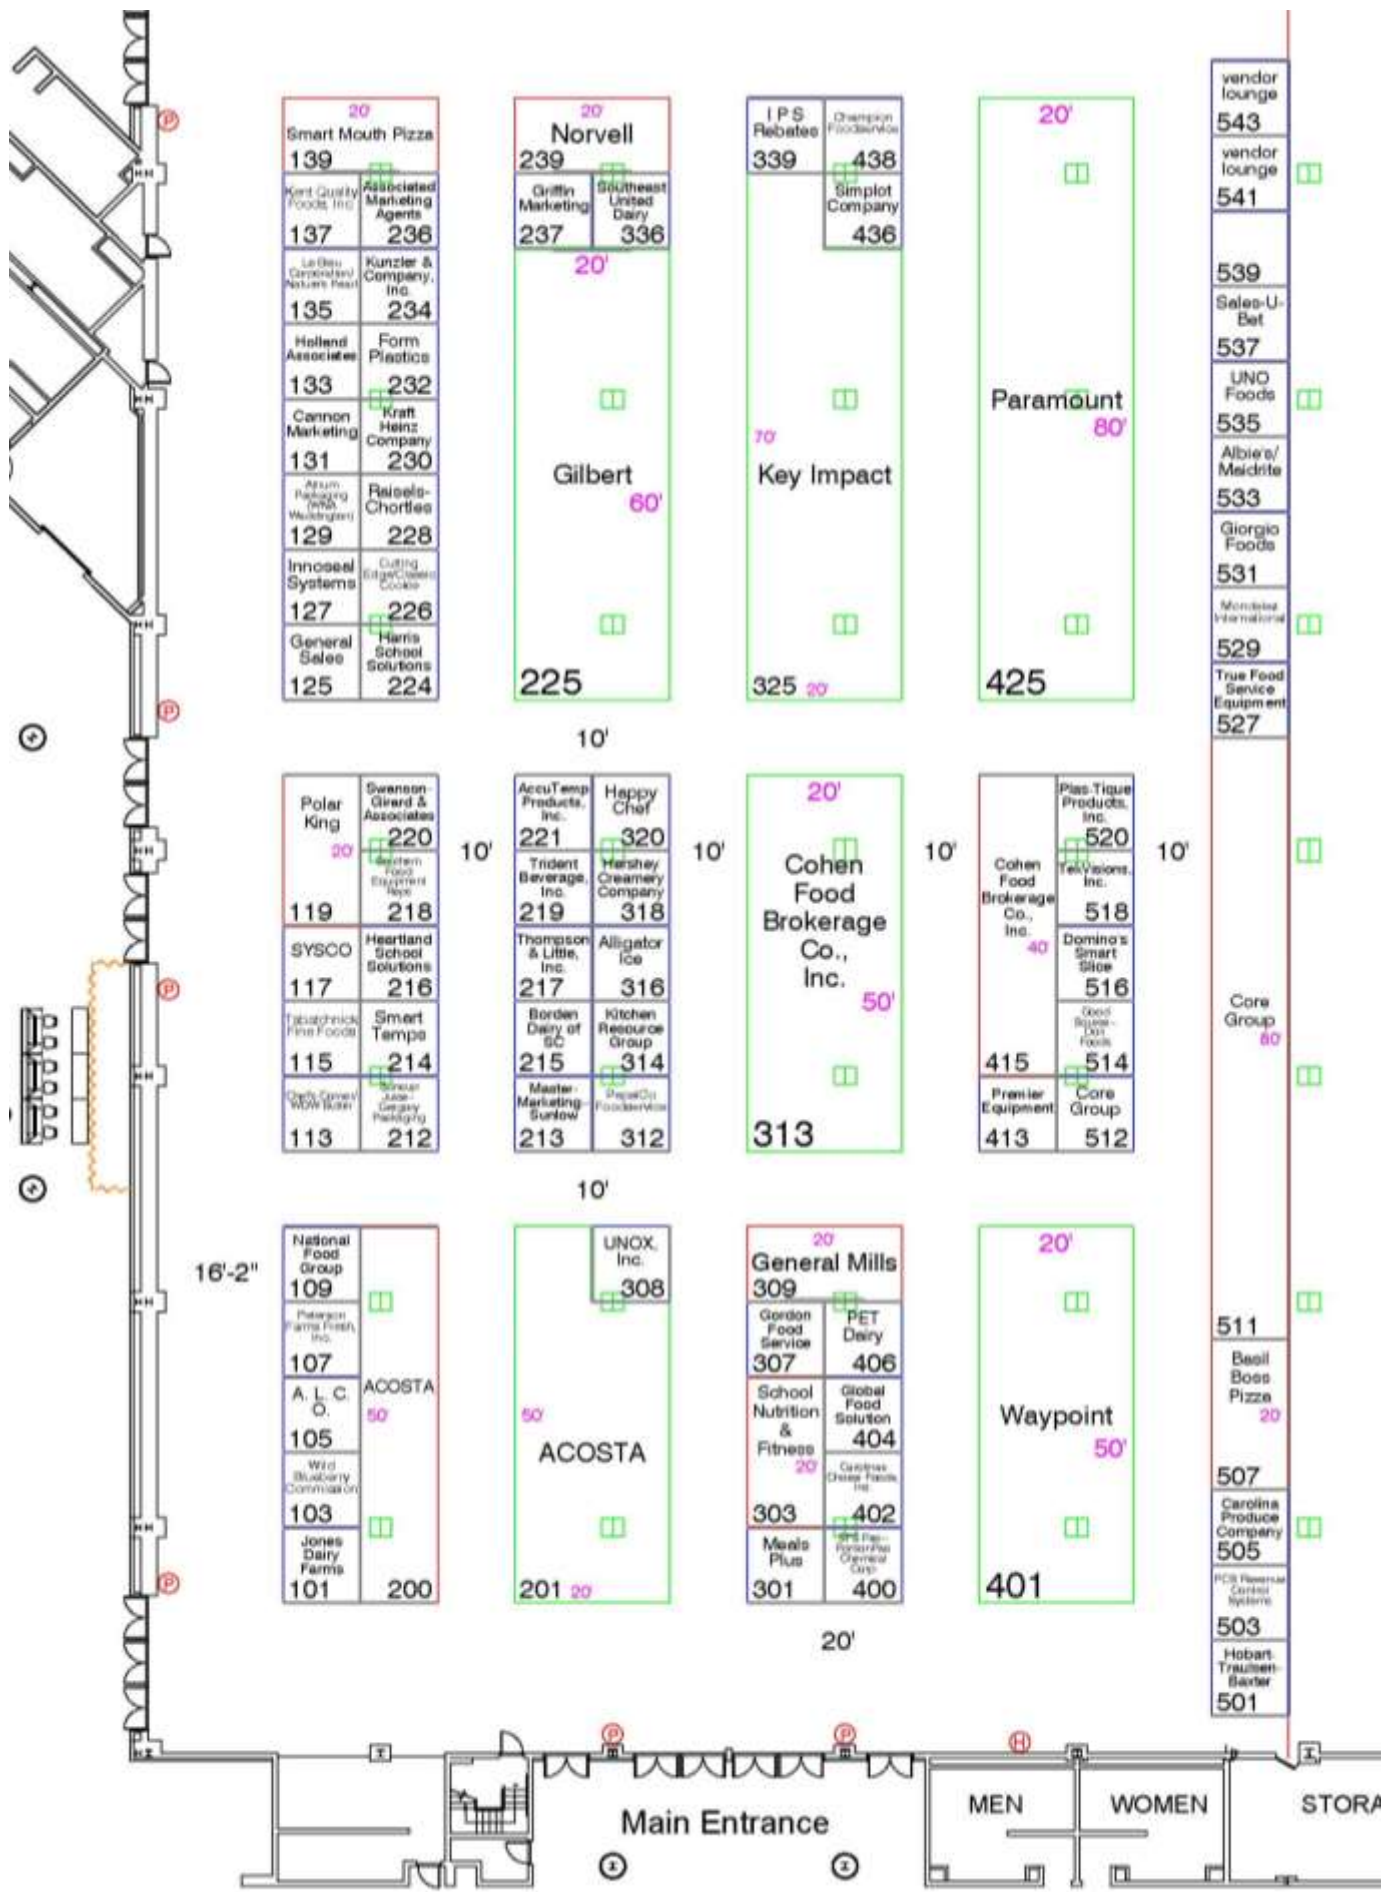

20'	
Smart Mouth Pizza	139
Kent Quality Foods, Inc.	137
Le Bleu Corporation/ Nature's Best	135
Holland Associates	133
Cannon Marketing	131
Arum Packaging (PMA, Mulberry)	129
Innosel Systems	127
General Sales	125
Associated Marketing Agents	236
Kunzler & Company, Inc.	234
Form Plastics	232
Kraft Heinz Company	230
Reisels-Chortles	228
Cutting Edge/Cosco Cookie	226
Harris School Solutions	224

20'	
Norvell	
Griffin Marketing	237
Southeast United Dairy	336
20'	
Gilbert	
60'	
225	

IPS Rebates	339
Champion Foodservice	438
Simplot Company	
436	
70'	
Key Impact	
325 20'	

20'	
Paramount	
80'	
425	

vendor lounge	543
vendor lounge	541
539	
Sales-U-Bet	537
UNO Foods	535
Albire/Medrite	533
Giorgio Foods	531
Montez International	529
True Food Service Equipment	527

Polar King	119
SYSCO	117
Tripstreck Fine Foods	115
Orly Connet WDW Bait	113
Swanson-Gierd & Associates	220
System Food Equipment Reps	218
Heartland School Solutions	216
Smart Temps	214
Scholar-Jude Gregory Packaging	212

AccuTemp Products, Inc.	221
Trident Beverage, Inc.	219
Thompson & Little, Inc.	217
Borden Dairy of SC	215
Master-Marketing Surlow	213
Happy Chef	320
Hershey Creamery Company	318
Alligator Ice	316
Kitchen Resource Group	314
SheepCot Foodservice	312

20'	
Cohen Food Brokerage Co., Inc.	
50'	
313	

Cohen Food Brokerage Co., Inc.	40
Plex-Tique Products, Inc.	520
Televisions, Inc.	518
Domino's Smart Store	516
Good Square-Dist Foods	514
Premier Equipment	413
Core Group	512

Core Group	
80'	

National Food Group	109
Paterson Farms Fresh, Inc.	107
A. L. C. O.	105
Wild Blueberry Commission	103
Jones Dairy Farms	101
16'-2"	
ACOSTA	50
200	

UNOX, Inc.	308
50'	
ACOSTA	
201 20'	

20'	
General Mills	
309	
Gordon Food Service	307
School Nutrition & Fitness	303
Meals Plus	301
PET Dairy	406
Global Food Solution	404
Carolina Produce Company	402
400	400
20'	

20'	
Waypoint	
50'	
401	

511	
Beal Boss Pizza	20
507	
Carolina Produce Company	505
PCS Revenue Control Systems	503
Hobart Traulsen-Barter	501

Main Entrance

MEN

WOMEN

STORA